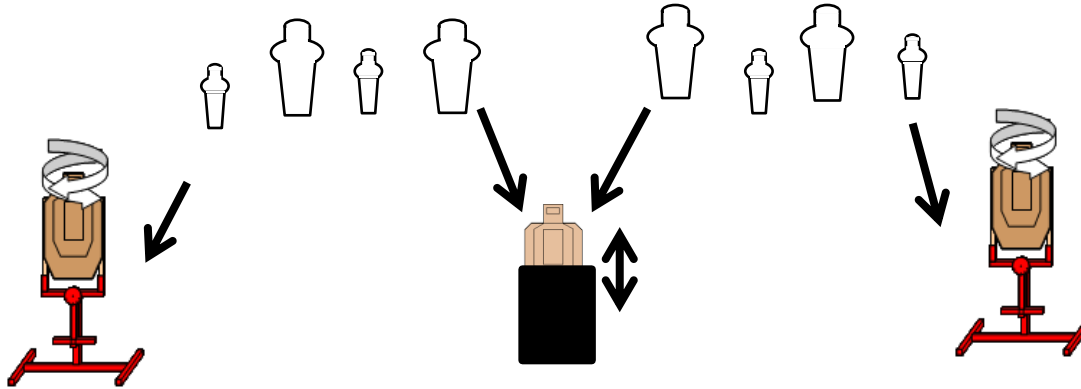

SFS Custom Gun Classic

Stage 4 (bay 3 left)

Trump Card

Course Designer: Jenx
Rules: per USPSA Rules

START POSITION: hands touching marks, Gun loaded and holstered

GUN READY CONDITION: Loaded and holstered.

STAGE PROCEDURE: On signal, engage targets from within shooting area. USP 1 activates DT 1, USP 4 activates DT 2, both DTs are not visible at rest, PP 2&3 activate Bobber which is visible at rest.

SCORING: Comstock 14 Rounds, 70 points

TARGETS: 3 Metric, 8 poppers

SCORED HITS: Best 2 per Paper, steel down = 1A

START-STOP: Audible - Last shot

PENALTIES: Per USPSA Rules