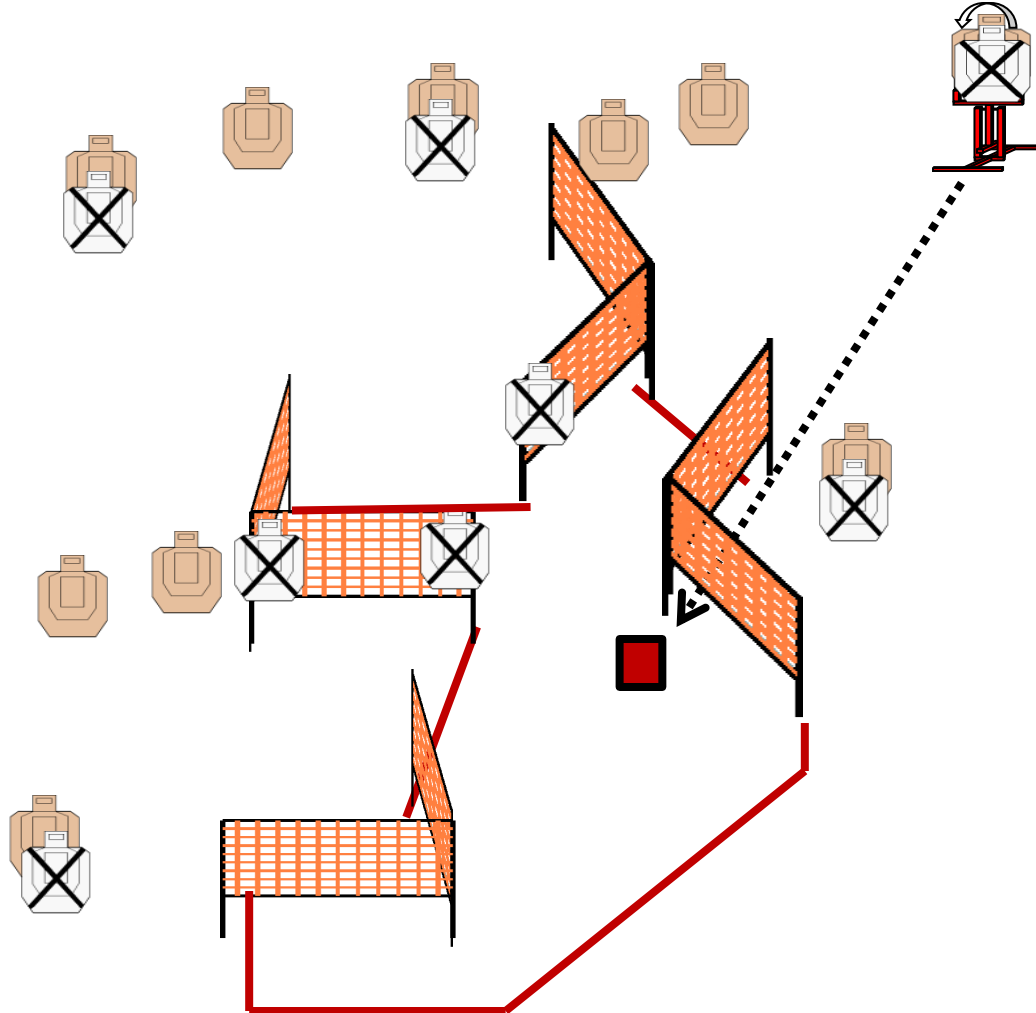

SFS Custom Gun Classic

Stage 1 (bay 1 left)

Black Betty

Course Designer: Jenx  
Rules: per USPSA Rules

**START POSITION:** squarely facing downrange anywhere in the shooting area, Gun loaded and holstered

**GUN READY CONDITION:** Loaded and holstered.

**STAGE PROCEDURE:** On signal, engage targets from within shooting area. Stomp pad activates MT which is not visible at rest.

**SCORING:** Comstock 20 Rounds, 100 points

**TARGETS:** 10 Metric,

**SCORED HITS:** Best 2 per Paper, steel down = 1A

**START-STOP:** Audible - Last shot

**PENALTIES:** Per USPSA Rules

**SFS Custom Gun Classic**

**Stage 2 (bay 1 right)**

**Hursty**

Course Designer: Jenx  
Rules: per USPSA Rules

**START POSITION:** facing up range anywhere in the shooting area, wrists above respective shoulders. Gun loaded and holstered

**GUN READY CONDITION:** Loaded and holstered.

**STAGE PROCEDURE:** On signal, turn and engage targets from within shooting area. USP1 activates MT 1, USP 2 activates MT2, both are visible at rest.