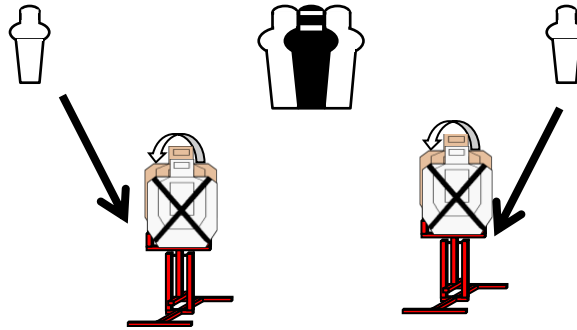

SFS Custom Gun Classic

Stage 2 (bay 1 right)

Hursty

Course Designer: Jenx
Rules: per USPSA Rules

START POSITION: facing up range anywhere in the shooting area, wrists above respective shoulders. Gun loaded and holstered

GUN READY CONDITION: Loaded and holstered.

STAGE PROCEDURE: On signal, turn and engage targets from within shooting area. USP1 activates MT 1, USP 2 activates MT2, both are visible at rest.

SCORING: Comstock 8 Rounds, 40 points

TARGETS: 2 Metric, 4 poppers

SCORED HITS: Best 2 per Paper, steel down = 1A

START-STOP: Audible - Last shot

PENALTIES: Per USPSA Rules