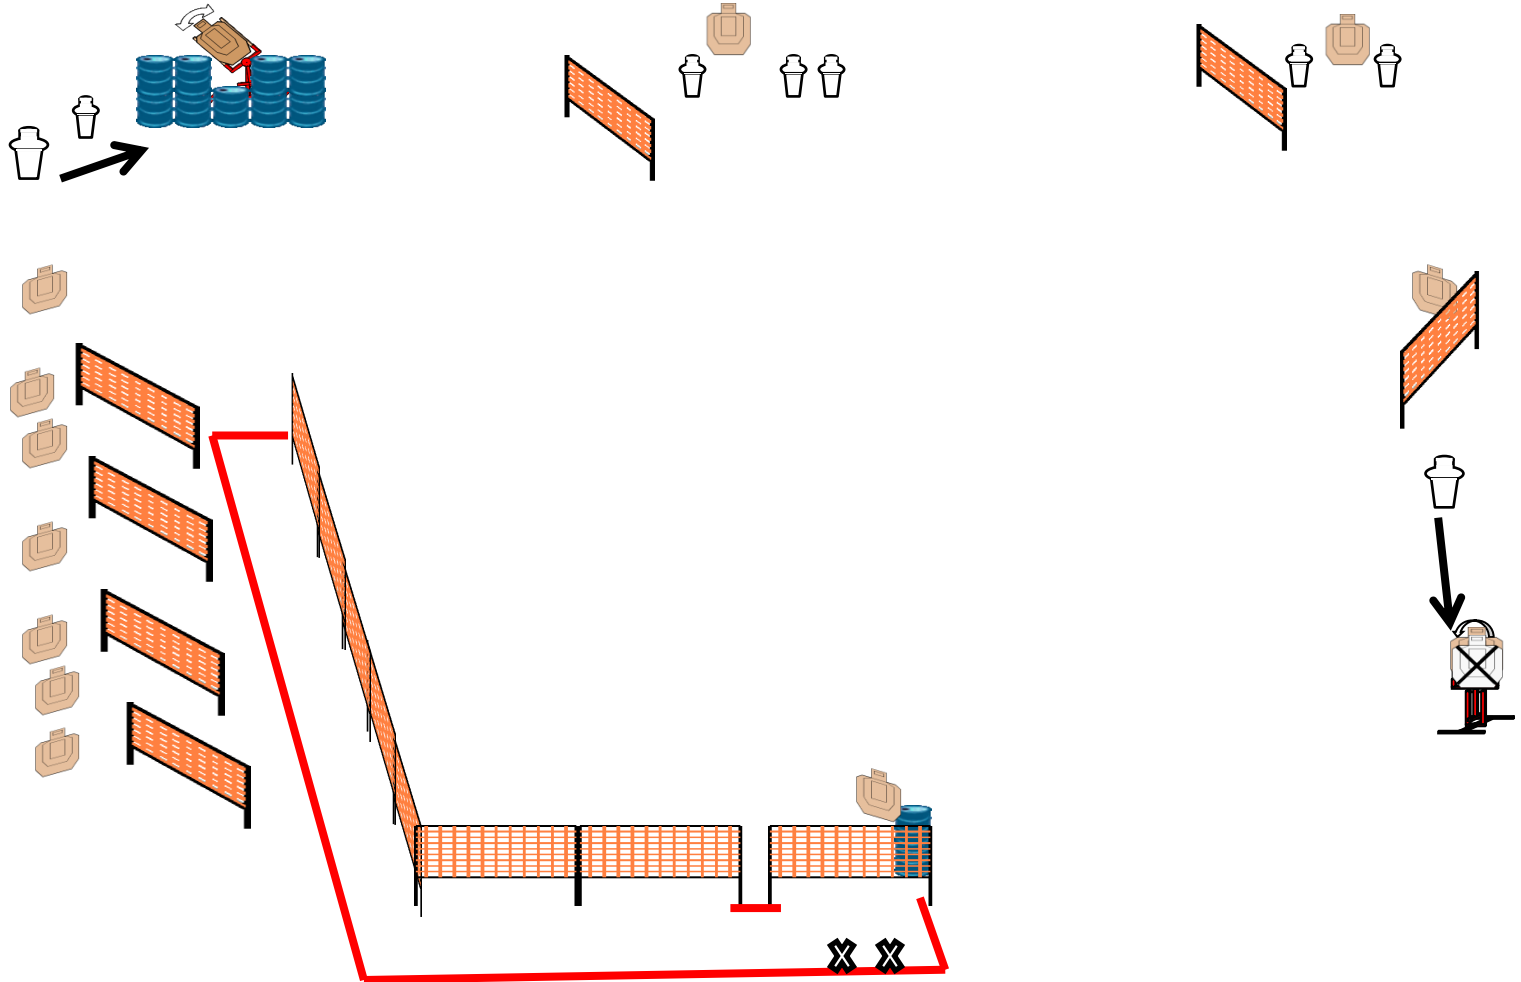

SFS Custom Gun Classic

Stage 6 (bay 4)

“What’s my age again?”

Course Designer: Lutz
Rules: per USPSA Rules

START POSITION: heels touching marks, Gun loaded and holstered

GUN READY CONDITION: Loaded and holstered.

STAGE PROCEDURE: On signal, engage targets from within shooting area. PP8 activates MT1, Pp1 activates SW 1, both targets are visible at rest.

SCORING: Comstock 34 Rounds, 170 points

TARGETS: 13 Metric, 8 poppers

SCORED HITS: Best 2 per Paper, steel down = 1A

START-STOP: Audible - Last shot

PENALTIES: Per USPSA Rules