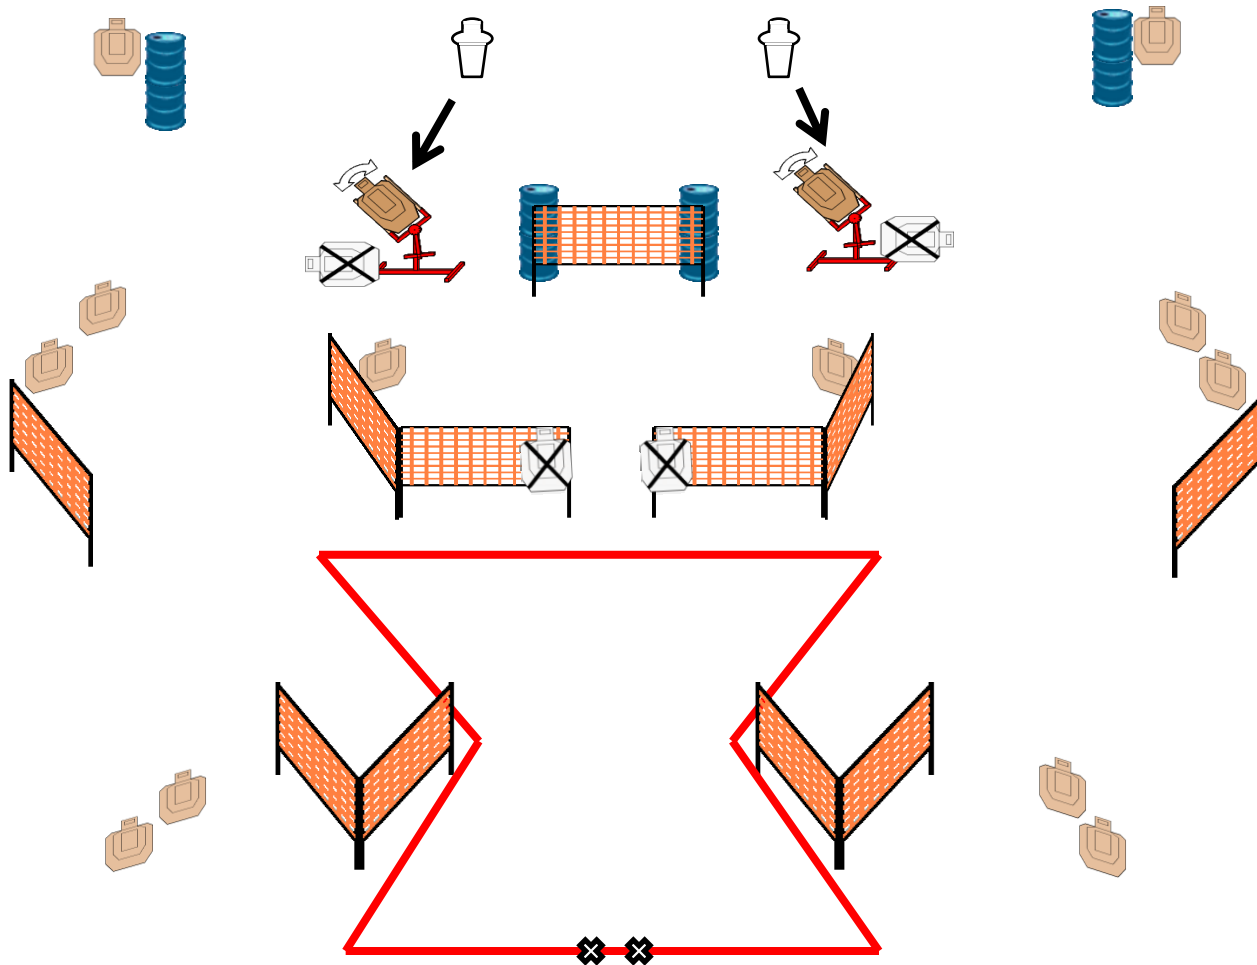

SFS Custom Gun Classic

Stage 3 (bay 2)

Widowmaker

Course Designer: Jenx
Rules: per USPSA Rules

START POSITION: Toes touching marks outside the shooting area, Gun loaded and holstered

GUN READY CONDITION: Loaded and holstered.

STAGE PROCEDURE: On signal, engage targets from within shooting area. PP1 activates SW1, PP2 activates SW2, both are visible at rest.

SCORING: Comstock 30 Rounds, 150 points

TARGETS: 14 Metric, 2 poppers

SCORED HITS: Best 2 per Paper, steel down = 1A

START-STOP: Audible - Last shot

PENALTIES: Per USPSA Rules